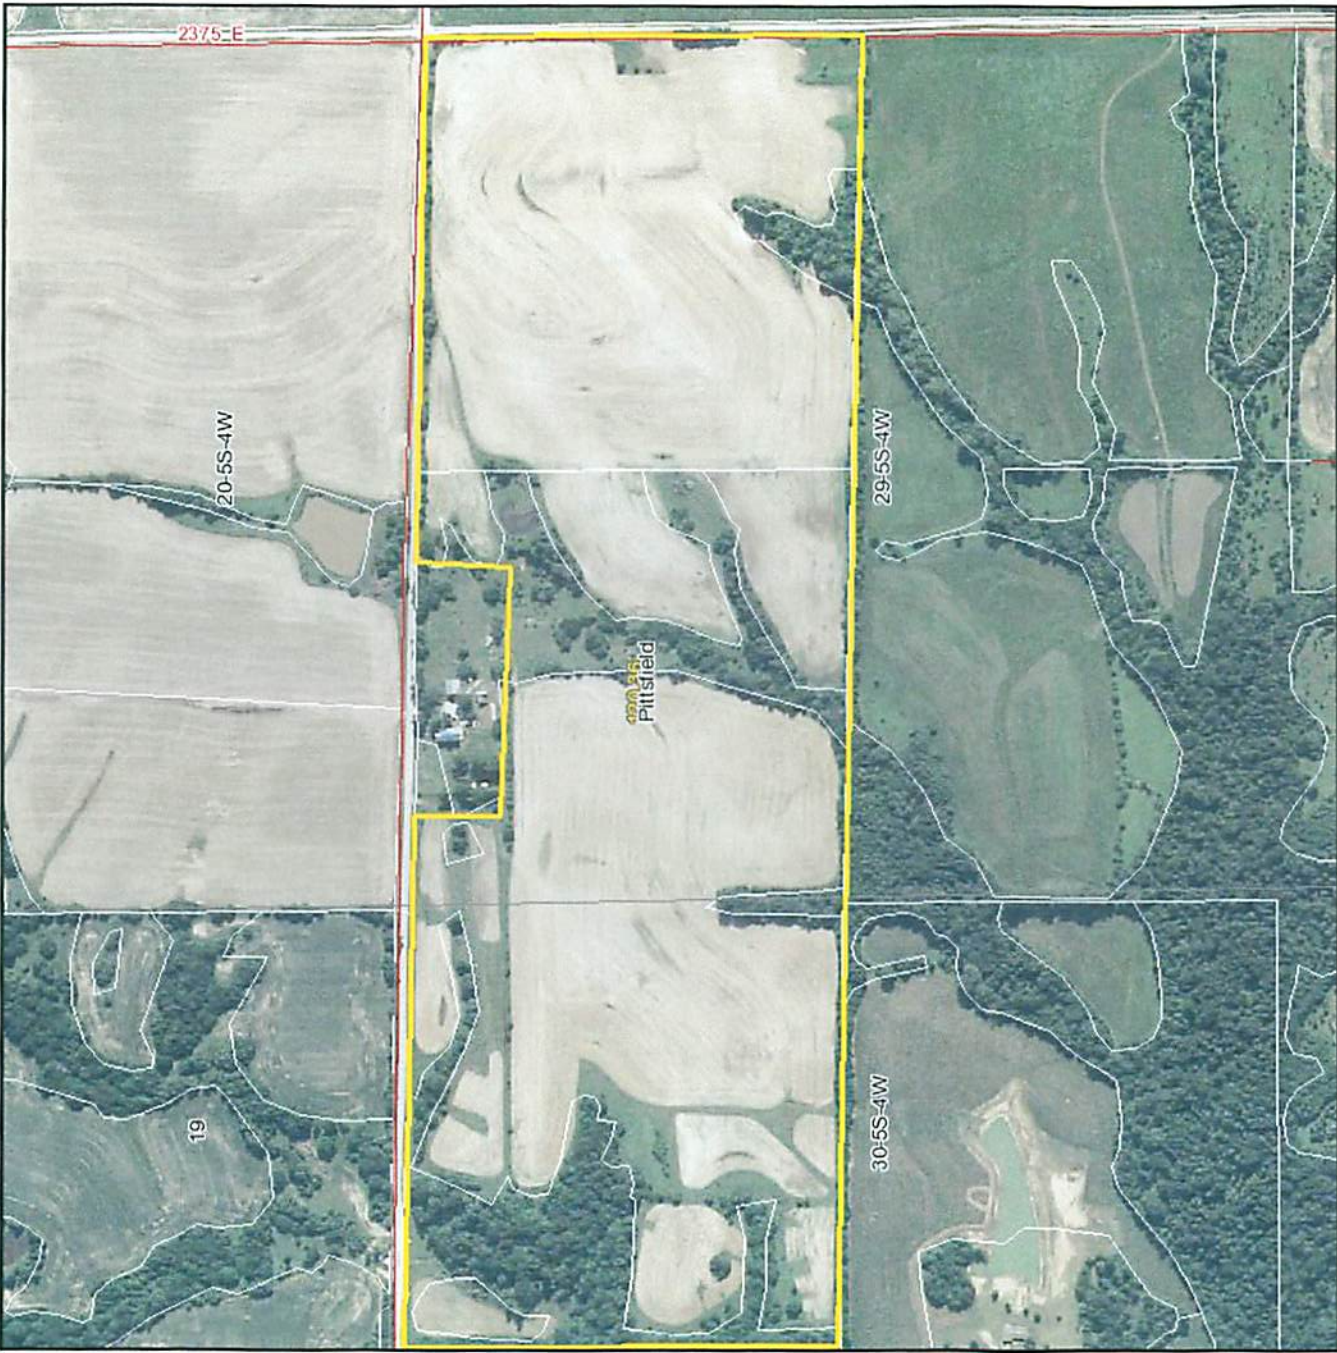

# Aerial Map

WORRELL-LEKA LAND SERVICES

2240 W. Morton Ave.  
Jacksonville, IL 62650  
(217) 245-1618

Maps provided by:

©AgriData, Inc. 2010  
www.AgriDataInc.com

29-5S-4W  
Pike County  
Illinois

map center: 39° 36' 12.74, 90° 53' 32.76  
scale: 7207

3/5/2010

Field borders provided by Farm Service Agency as of 5/23/2008. Aerial photography provided by Aerial Photography Field Office.  
PLSS provided by Illinois State Geological Survey.

# Topography Map

WORRELL-LEKA LAND SERVICES

2240 W. Morton Ave.  
Jacksonville, IL 62650  
(217) 245-1618

Maps provided by:

©AgriData, Inc. 2010  
www.AgriDataInc.com

29-5S-4W  
Pike County  
Illinois

map center: 39° 36' 12.74, 90° 53' 32.76  
scale: 7207