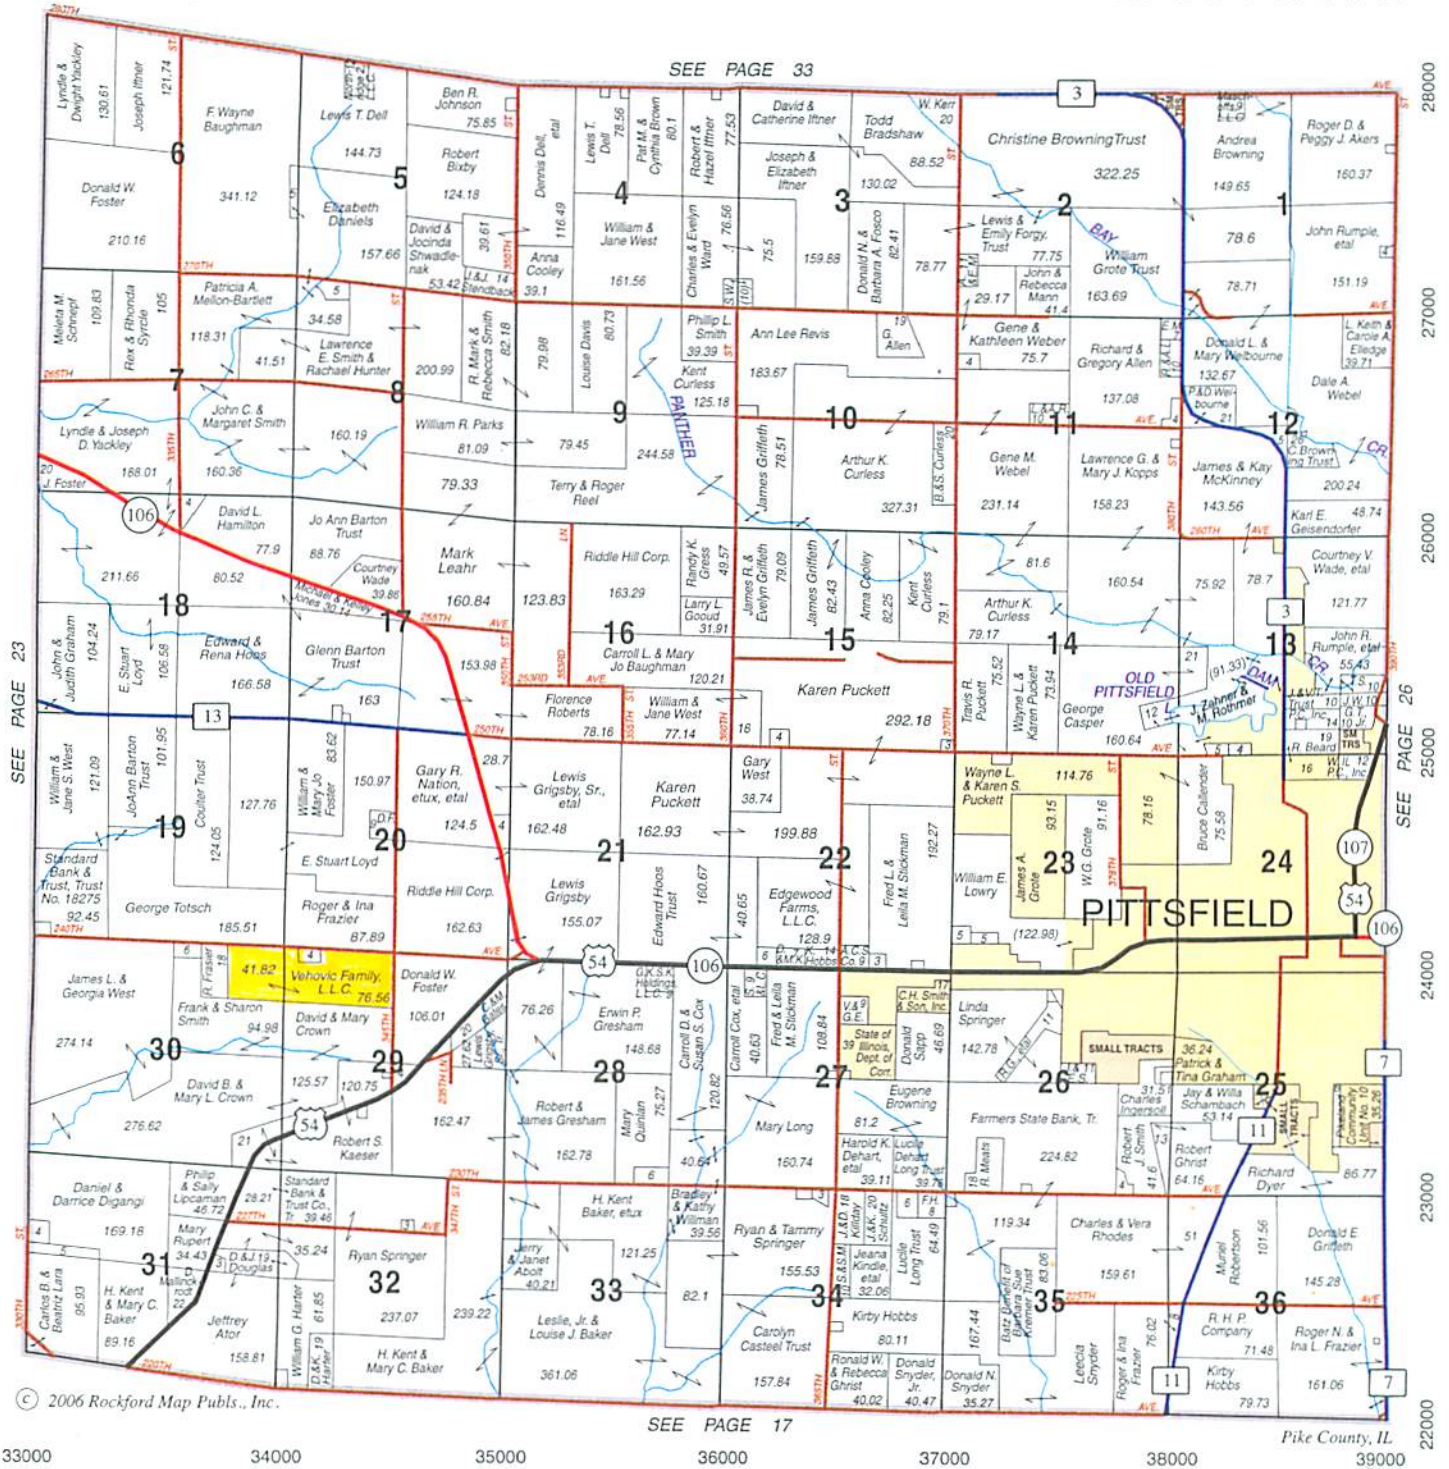

# PITTSFIELD

T.5S.-R.4W.

**REAL ESTATE**

**WADE AGENCY**

200 S. Madison • Pittsfield, IL 62363  
Phone: (217) 285-2774

**"CARL'S" CARDINAL INN**

856 W. Washington  
Pittsfield, Illinois  
**217-285-1448**  
GOOD ALL-AMERICAN FOOD

# Aerial Map

WORRELL-LEKA LAND SERVICES

2240 W. Morton Ave.  
Jacksonville, IL 62650  
(217) 245-1618

Maps provided by:

©AgriData, Inc. 2010  
www.AgriDataInc.com

29-5S-4W  
Pike County  
Illinois

map center: 39° 36' 12.74, 90° 53' 32.76  
scale: 7207

3/5/2010

Field borders provided by Farm Service Agency as of 5/23/2008. Aerial photography provided by Aerial Photography Field Office.  
PLSS provided by Illinois State Geological Survey.

# Topography Map

WORRELL-LEKA LAND SERVICES

2240 W. Morton Ave.  
Jacksonville, IL 62650  
(217) 245-1618

Maps provided by:

©AgriData, Inc. 2010  
www.AgriDataInc.com

29-5S-4W  
Pike County  
Illinois

map center: 39° 36' 12.74, 90° 53' 32.76  
scale: 7207