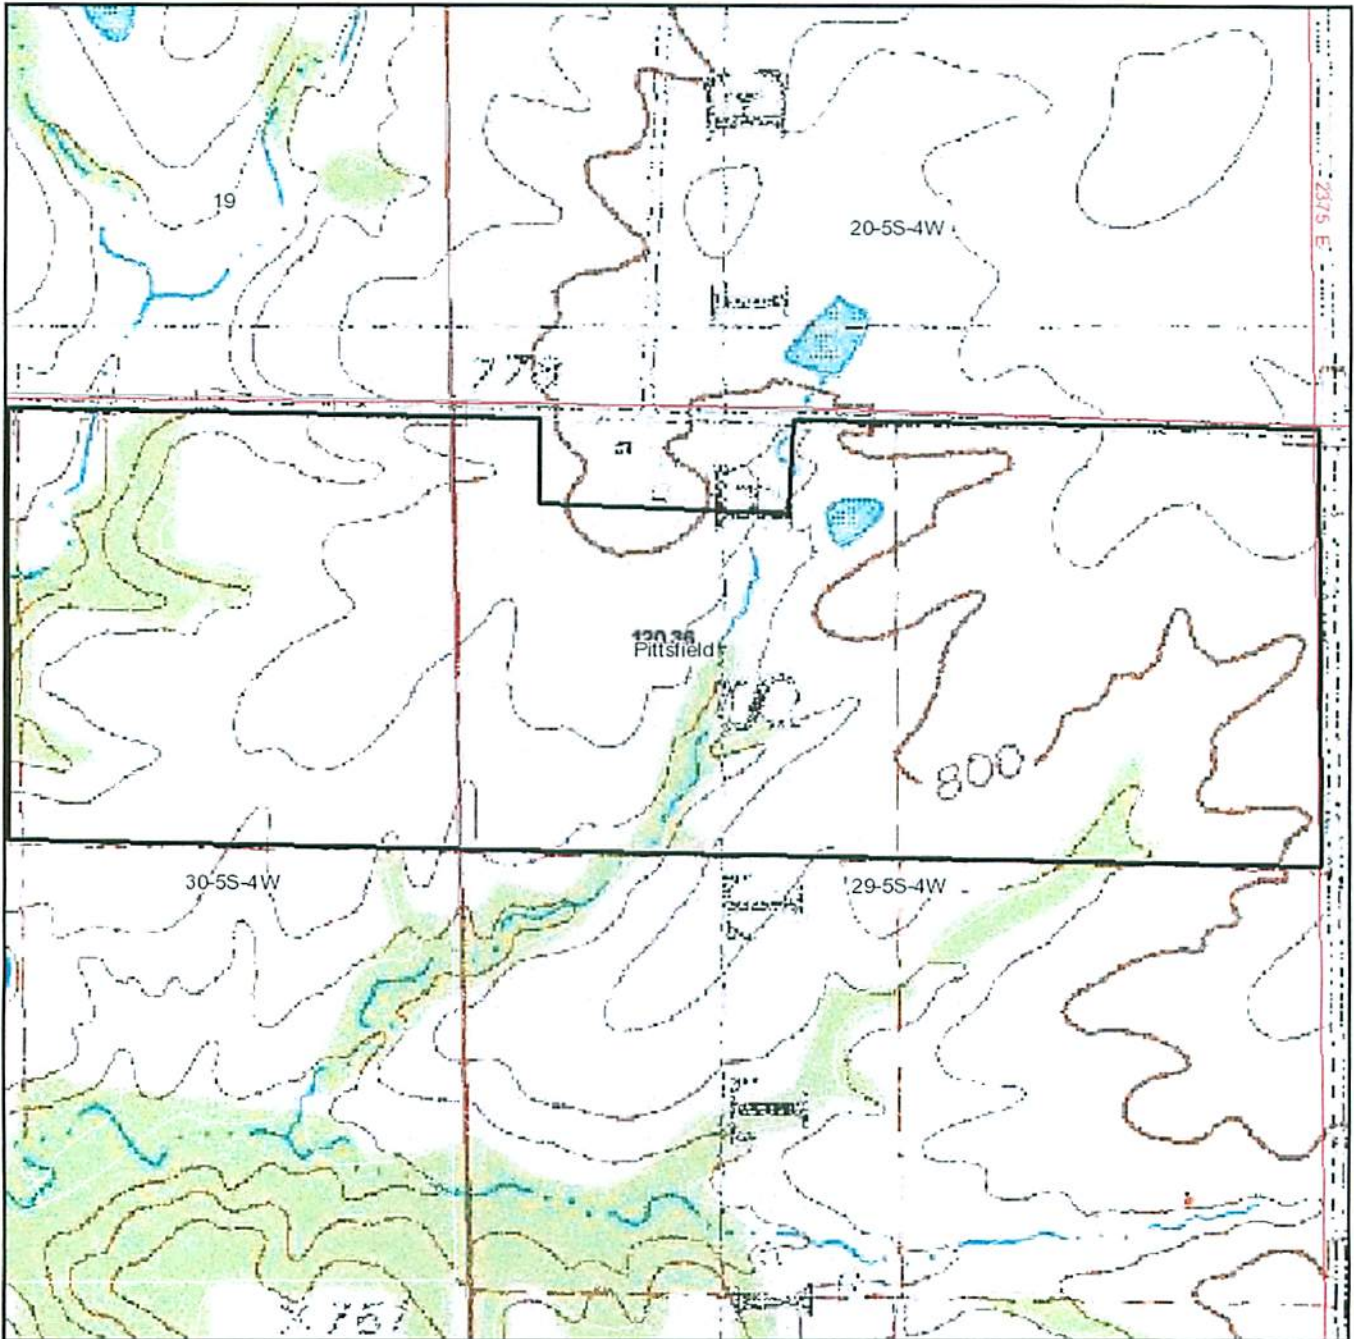

# Aerial Map

WORRELL-LEKA LAND SERVICES

2240 W. Morton Ave.  
Jacksonville, IL 62650  
(217) 245-1618

Maps provided by:

©AgriData, Inc. 2010  
www.AgriDataInc.com

29-5S-4W  
Pike County  
Illinois

map center: 39° 36' 12.74, 90° 53' 32.76  
scale: 7207

3/5/2010

Field borders provided by Farm Service Agency as of 5/23/2008. Aerial photography provided by Aerial Photography Field Office.  
PLSS provided by Illinois State Geological Survey.

# Topography Map

WORRELL-LEKA LAND SERVICES

2240 W. Morton Ave.  
Jacksonville, IL 62650  
(217) 245-1618

Maps provided by:

©AgriData, Inc. 2010  
www.AgriDataInc.com

29-5S-4W  
Pike County  
Illinois

map center: 39° 36' 12.74, 90° 53' 32.76  
scale: 7207