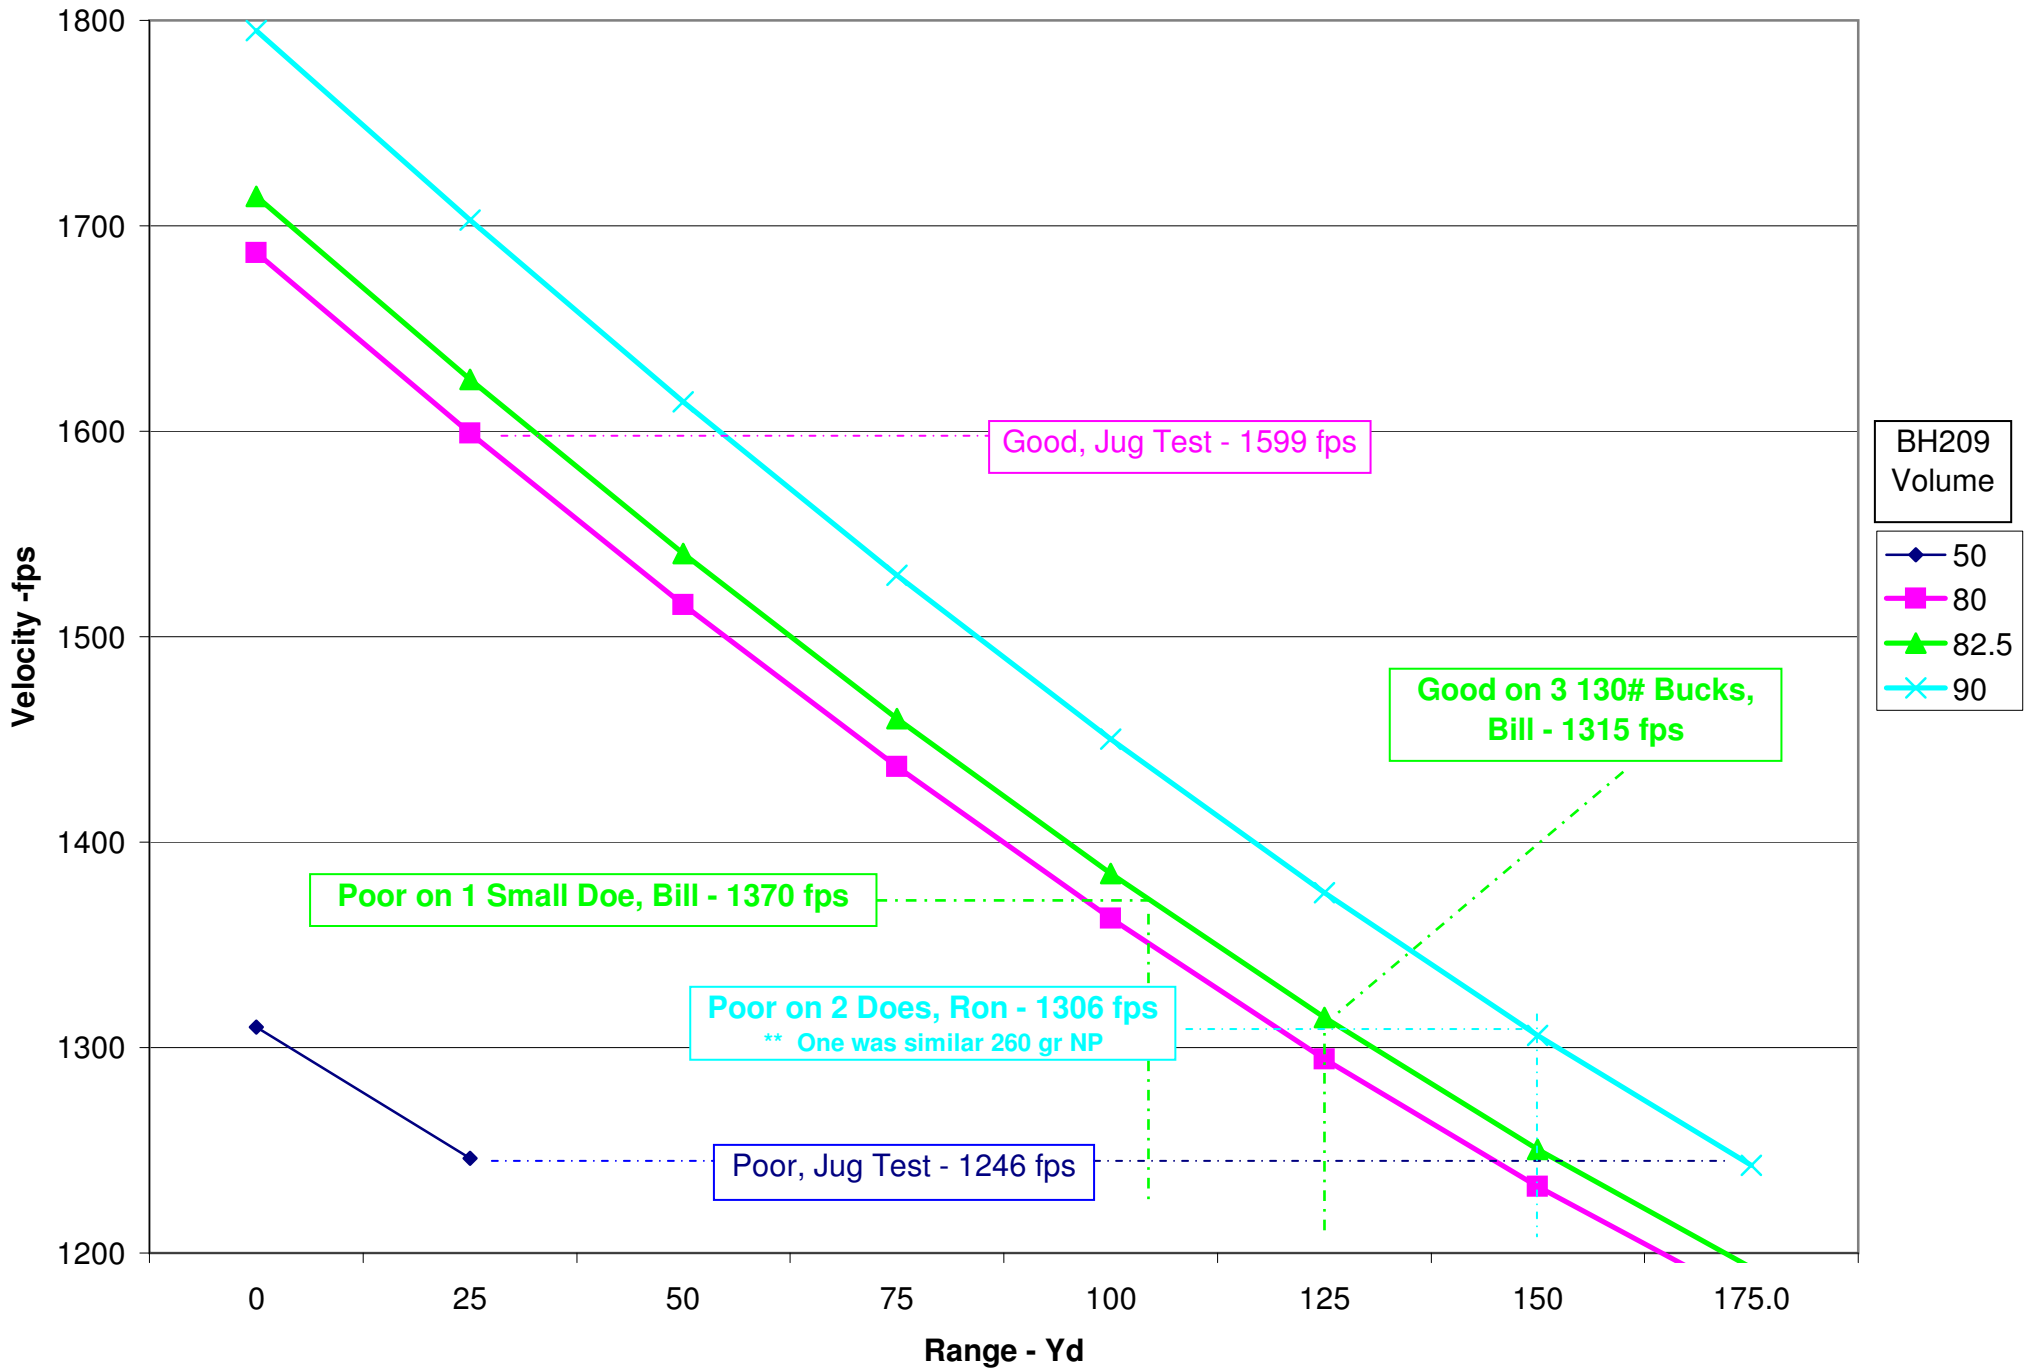

Bullet Performance -- .44/270 Deep Curl

**Powder Volume by Type
vs. 50 & 80 gr. BH209**